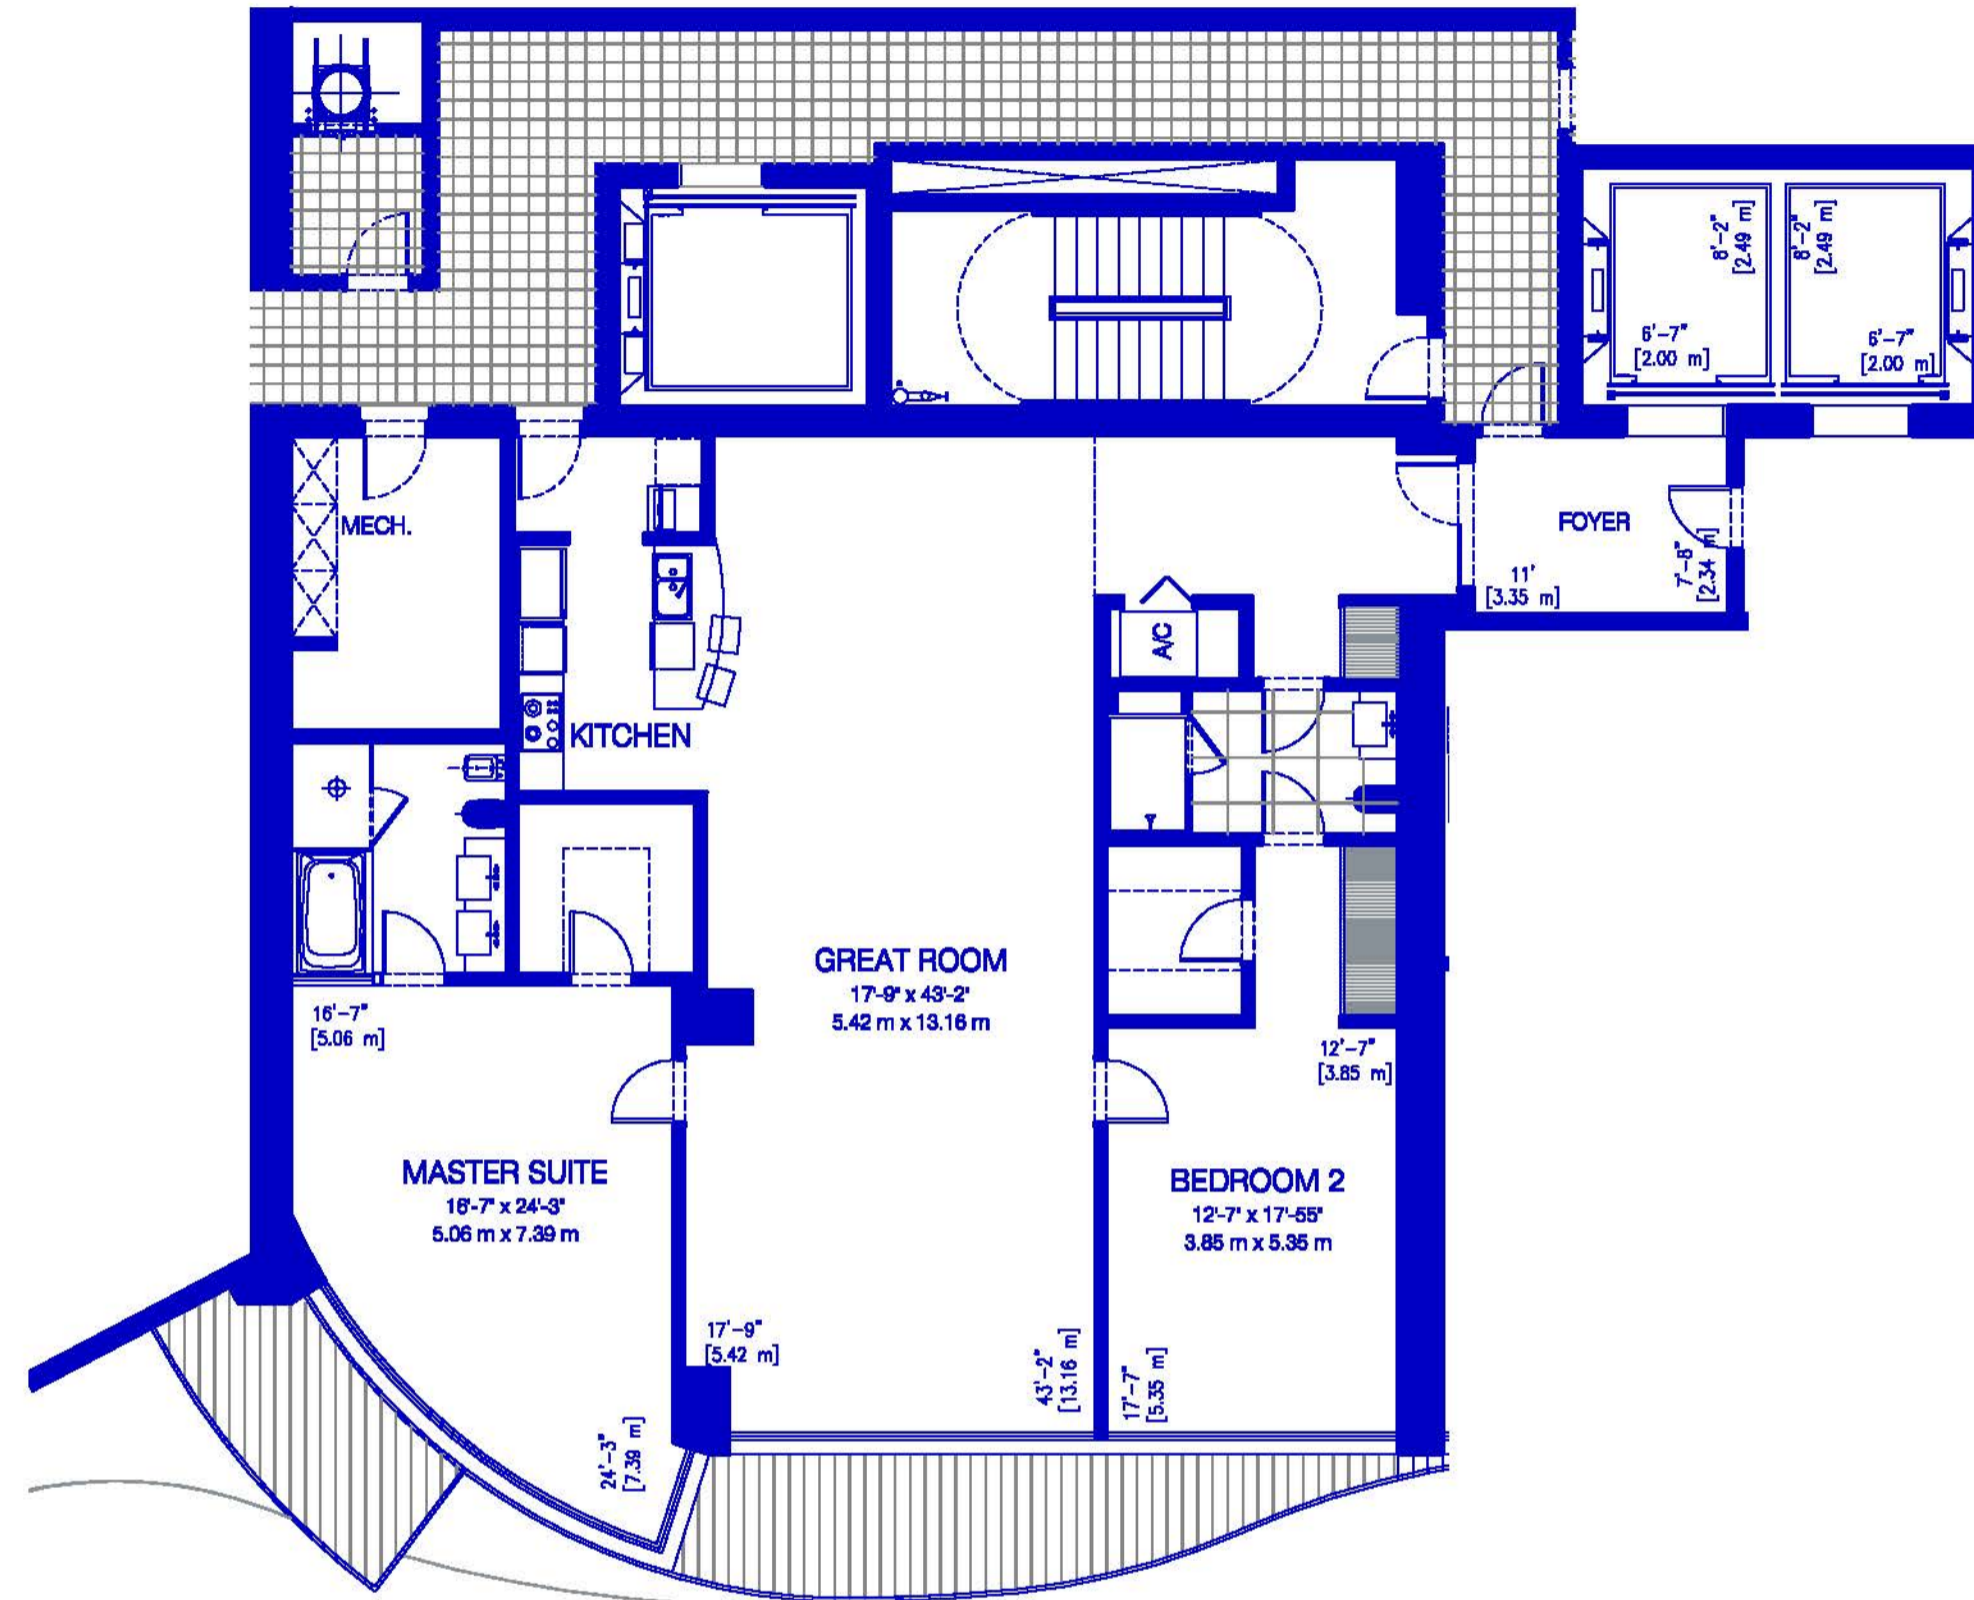

CHÂTEAU
 BEACH RESIDENCES
 SUNNY ISLES

26°
RESIDENCE 02
2 BEDROOMS / 2 BATH

Interior:	2,120 SF	197 M ²
Exterior:	237 SF	22 M ²
Total:	2,357 SF	219 M²

REV. 23

All dimensions are approximate and all floor plans and development plans are subject to change by the developer without notice. Stated dimensions are measured to the exterior boundaries of the exterior walls and the centerline of interior demising walls and in fact vary from the dimensions that would be determined by using the description and definition of the "Unit" set forth in the Declaration (which generally only includes the interior air space between the perimeter walls and excludes interior structural components). The seller reserves the absolute right, in its sole judgment and discretion, to substitute appliances, materials, fixtures, and equipment of equal or great quality or value for those specified.